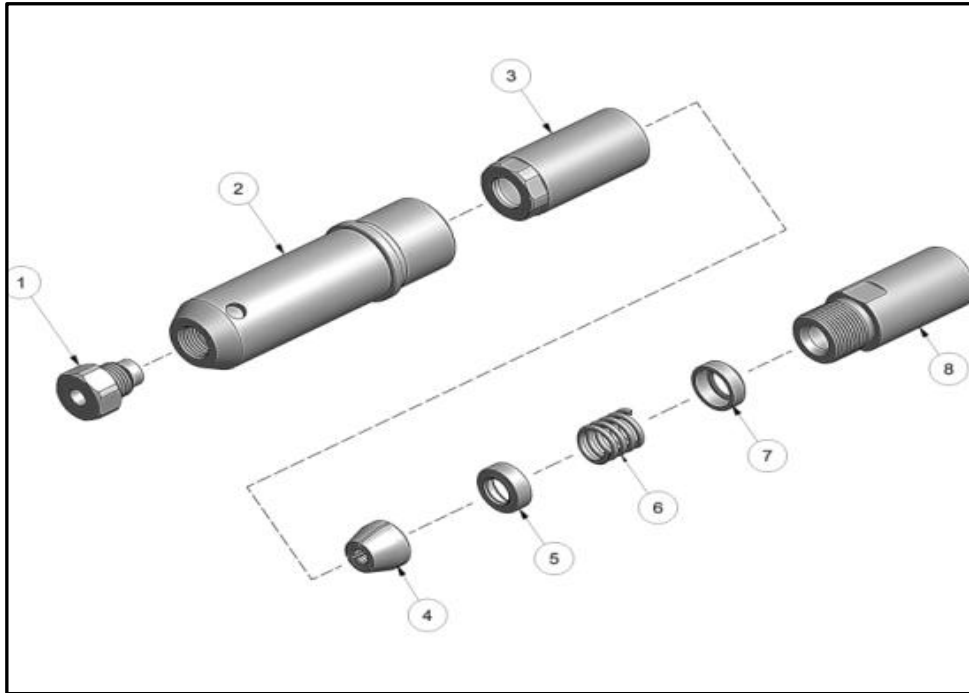

**RK-986 (FRONT END / MGL12-353C-28  
SPARE / REPLACEMENT PARTS**

Diagram #	item	desc1	Qty
1	MGLNP-GB-2001	Nose Tip 3/8 12 for GB MGL12-353C-28	1
2	MGLNP-GB-2002	Anvil Holder, for GB MGL12-353C-28	1
3	MGLNP-GB-2003	Collet Sr for GB MGL12-353C-28	1
4	MGLNP-GB-2004	Chuck Jaw Set for GB MGL12-353C-28	1
5	MGLNP-GB-2005	Follower for GB MGL12-353C-28	1
6	MGLNP-GB-2006	Spring for GB MGL12-353C-28	1
7	MGLNP-GB-2007	Locator for GB MGL12-353C-28	1
8	MGLNP-GB-2008	Collet Extension for GB MGL12-353C-28	1